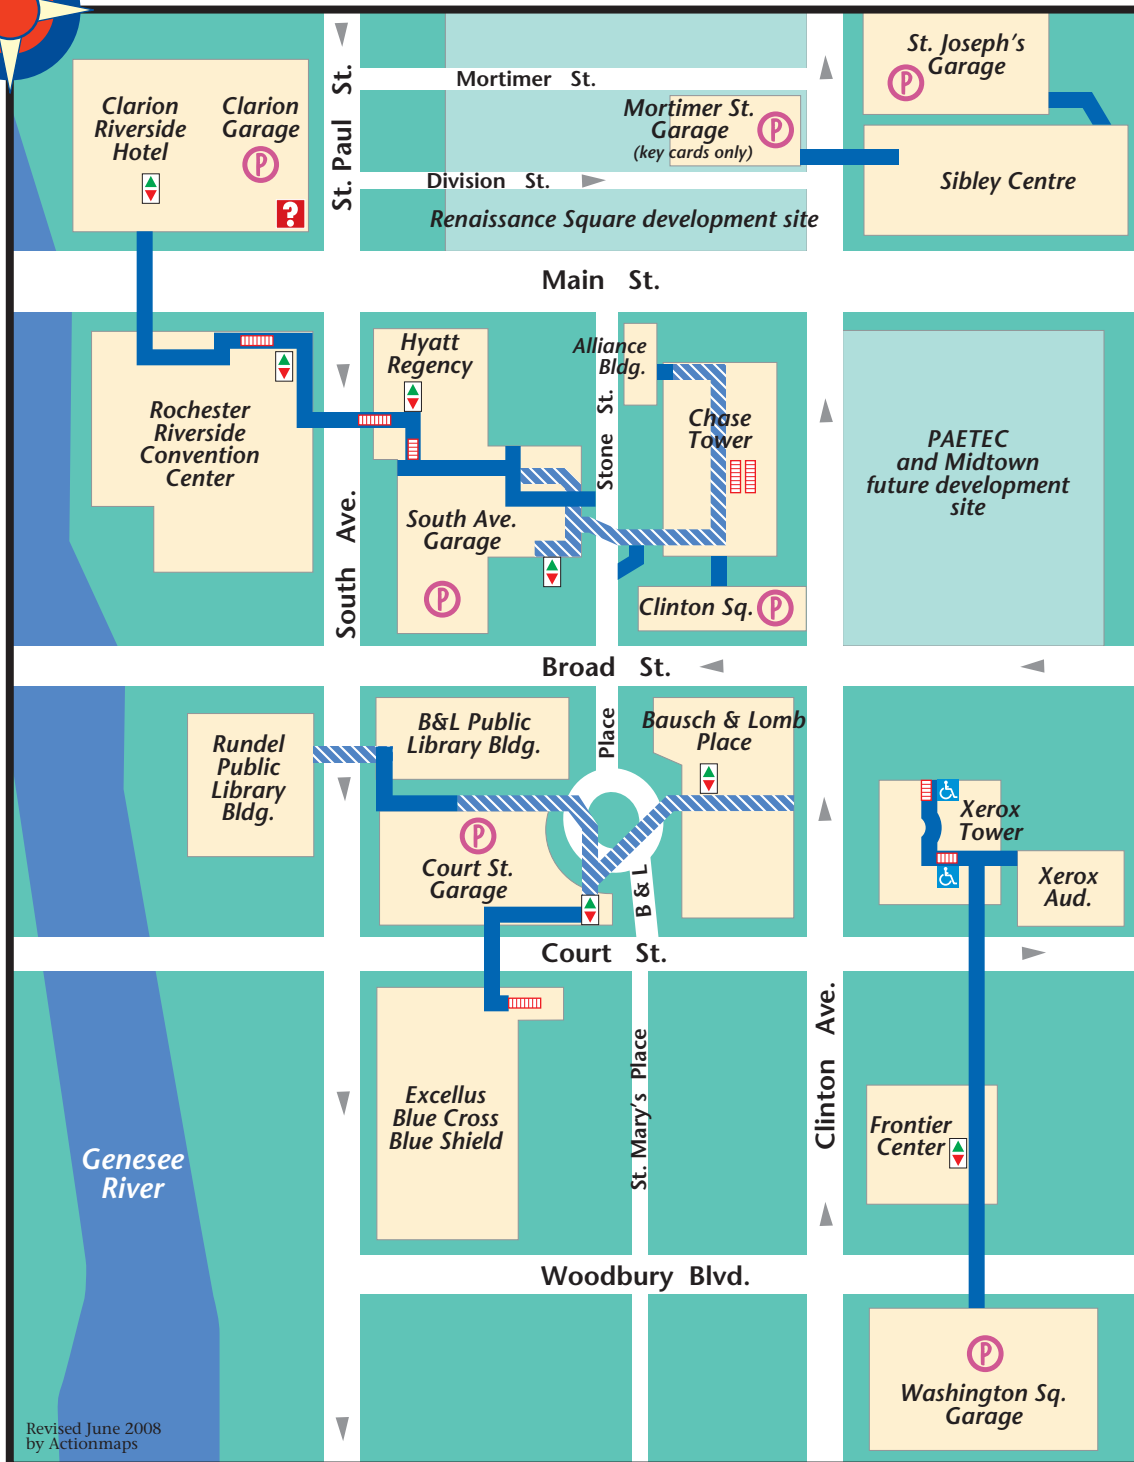

DOWNTOWN SKYWAY MAP

Revised June 2008
by Actionmaps

- L**  **Elevator**
- E**  **Escalator**
- G**  **Information Center**
- E**  **Ground level or above**
- N**  **Below ground**
- D**  **Accessible Lift**

The Skyway System contains underground, street-level and above-ground components. Look for the blue Skyway signs  when traveling through the system.